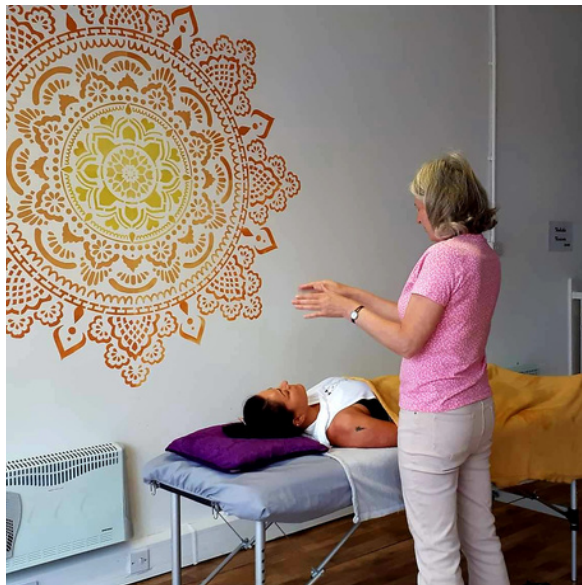

Self Development

www.thedivineedge.co.uk

Progress your career
in a

Supportive Environment

www.thedivineedge.co.uk

"The workshop was excellent!
I feel alot more confident using Crystal's in my healing."

I loved everything about the background of Reiki, learning about the Chakras, the meditations, even our dinner !
I loved everything !
Jennie is a great teacher and I would recommend this course to everyone !